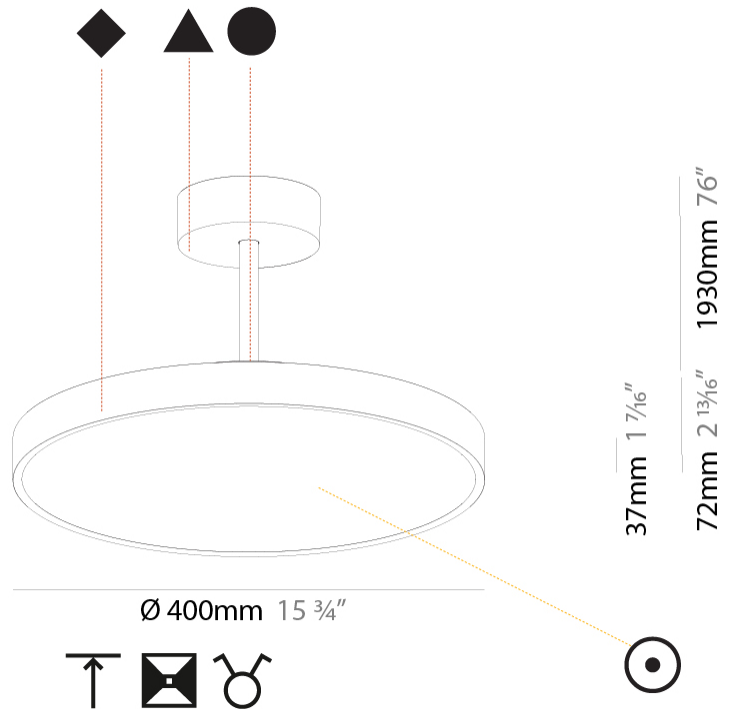

GENERAL

Series: Sign Diva Tube
Subseries: Sign Diva Tube
Brand: Prolicht
Division: Architectural
Mounting Type: Suspension
Mounting Location: Ceiling
Subcategory: Pendant

PHYSICAL

Shape: Round
Diameter (mm): 400
Diameter (in): 15 3/4
Height (mm): 72
Height (in): 2 13/16
Max. Overall Height (mm): 2002
Max. Overall Height (in): 78 13/16
Light Distribution: Direct / Indirect
Weight (kg): 3.314
Weight (lbs): 7.306
Diffuser: PMMA - Opal / Micro-Prism / Sparkling Secret / Vintage Industrial
Fixture Finish: SSR / BKV / CWI / CRY / HAB / UFT / ITA / RUA / FTG / MYG / LOD / PUS / FRO / FUP / KIA / POP / BLS / SPG / MEY / GOH / GUM / CHC / COM / ABZ / JAG / OBR / MOS / ROR
Fixture Material: Extruded Aluminum / Steel

ELECTRICAL

Lamp Type: LED (Zhaga Standard)
Input Wattage (W): 30
Total Output Wattage (W): 27.8
Dimming: Tri-Mode (Non-Dimming and Phase Dimming (120Vac only) and 0-10V Dimming)
Driver Included: Yes
Driver Location: Integrated
Driver Type: Constant Current - Universal
Driver Class: Class 2
Input Voltage (V): 120 - 277
Constant Current (MA): 500 / 350

LED

Color Temperature (*K): 3000 / 3500 / 4000
Max. Delivered Lumen (lm): 3049 / 3019 / 3055 / 3117
Nominal Lumen (lm): 4182 / 4142 / 4189 / 4275
CRI: >90 CRI
Lamp Life (hrs): 50000

OPTICAL

RATINGS AND CERTIFICATIONS

Certified By: Certified for North American Standards
IP rating: IP20